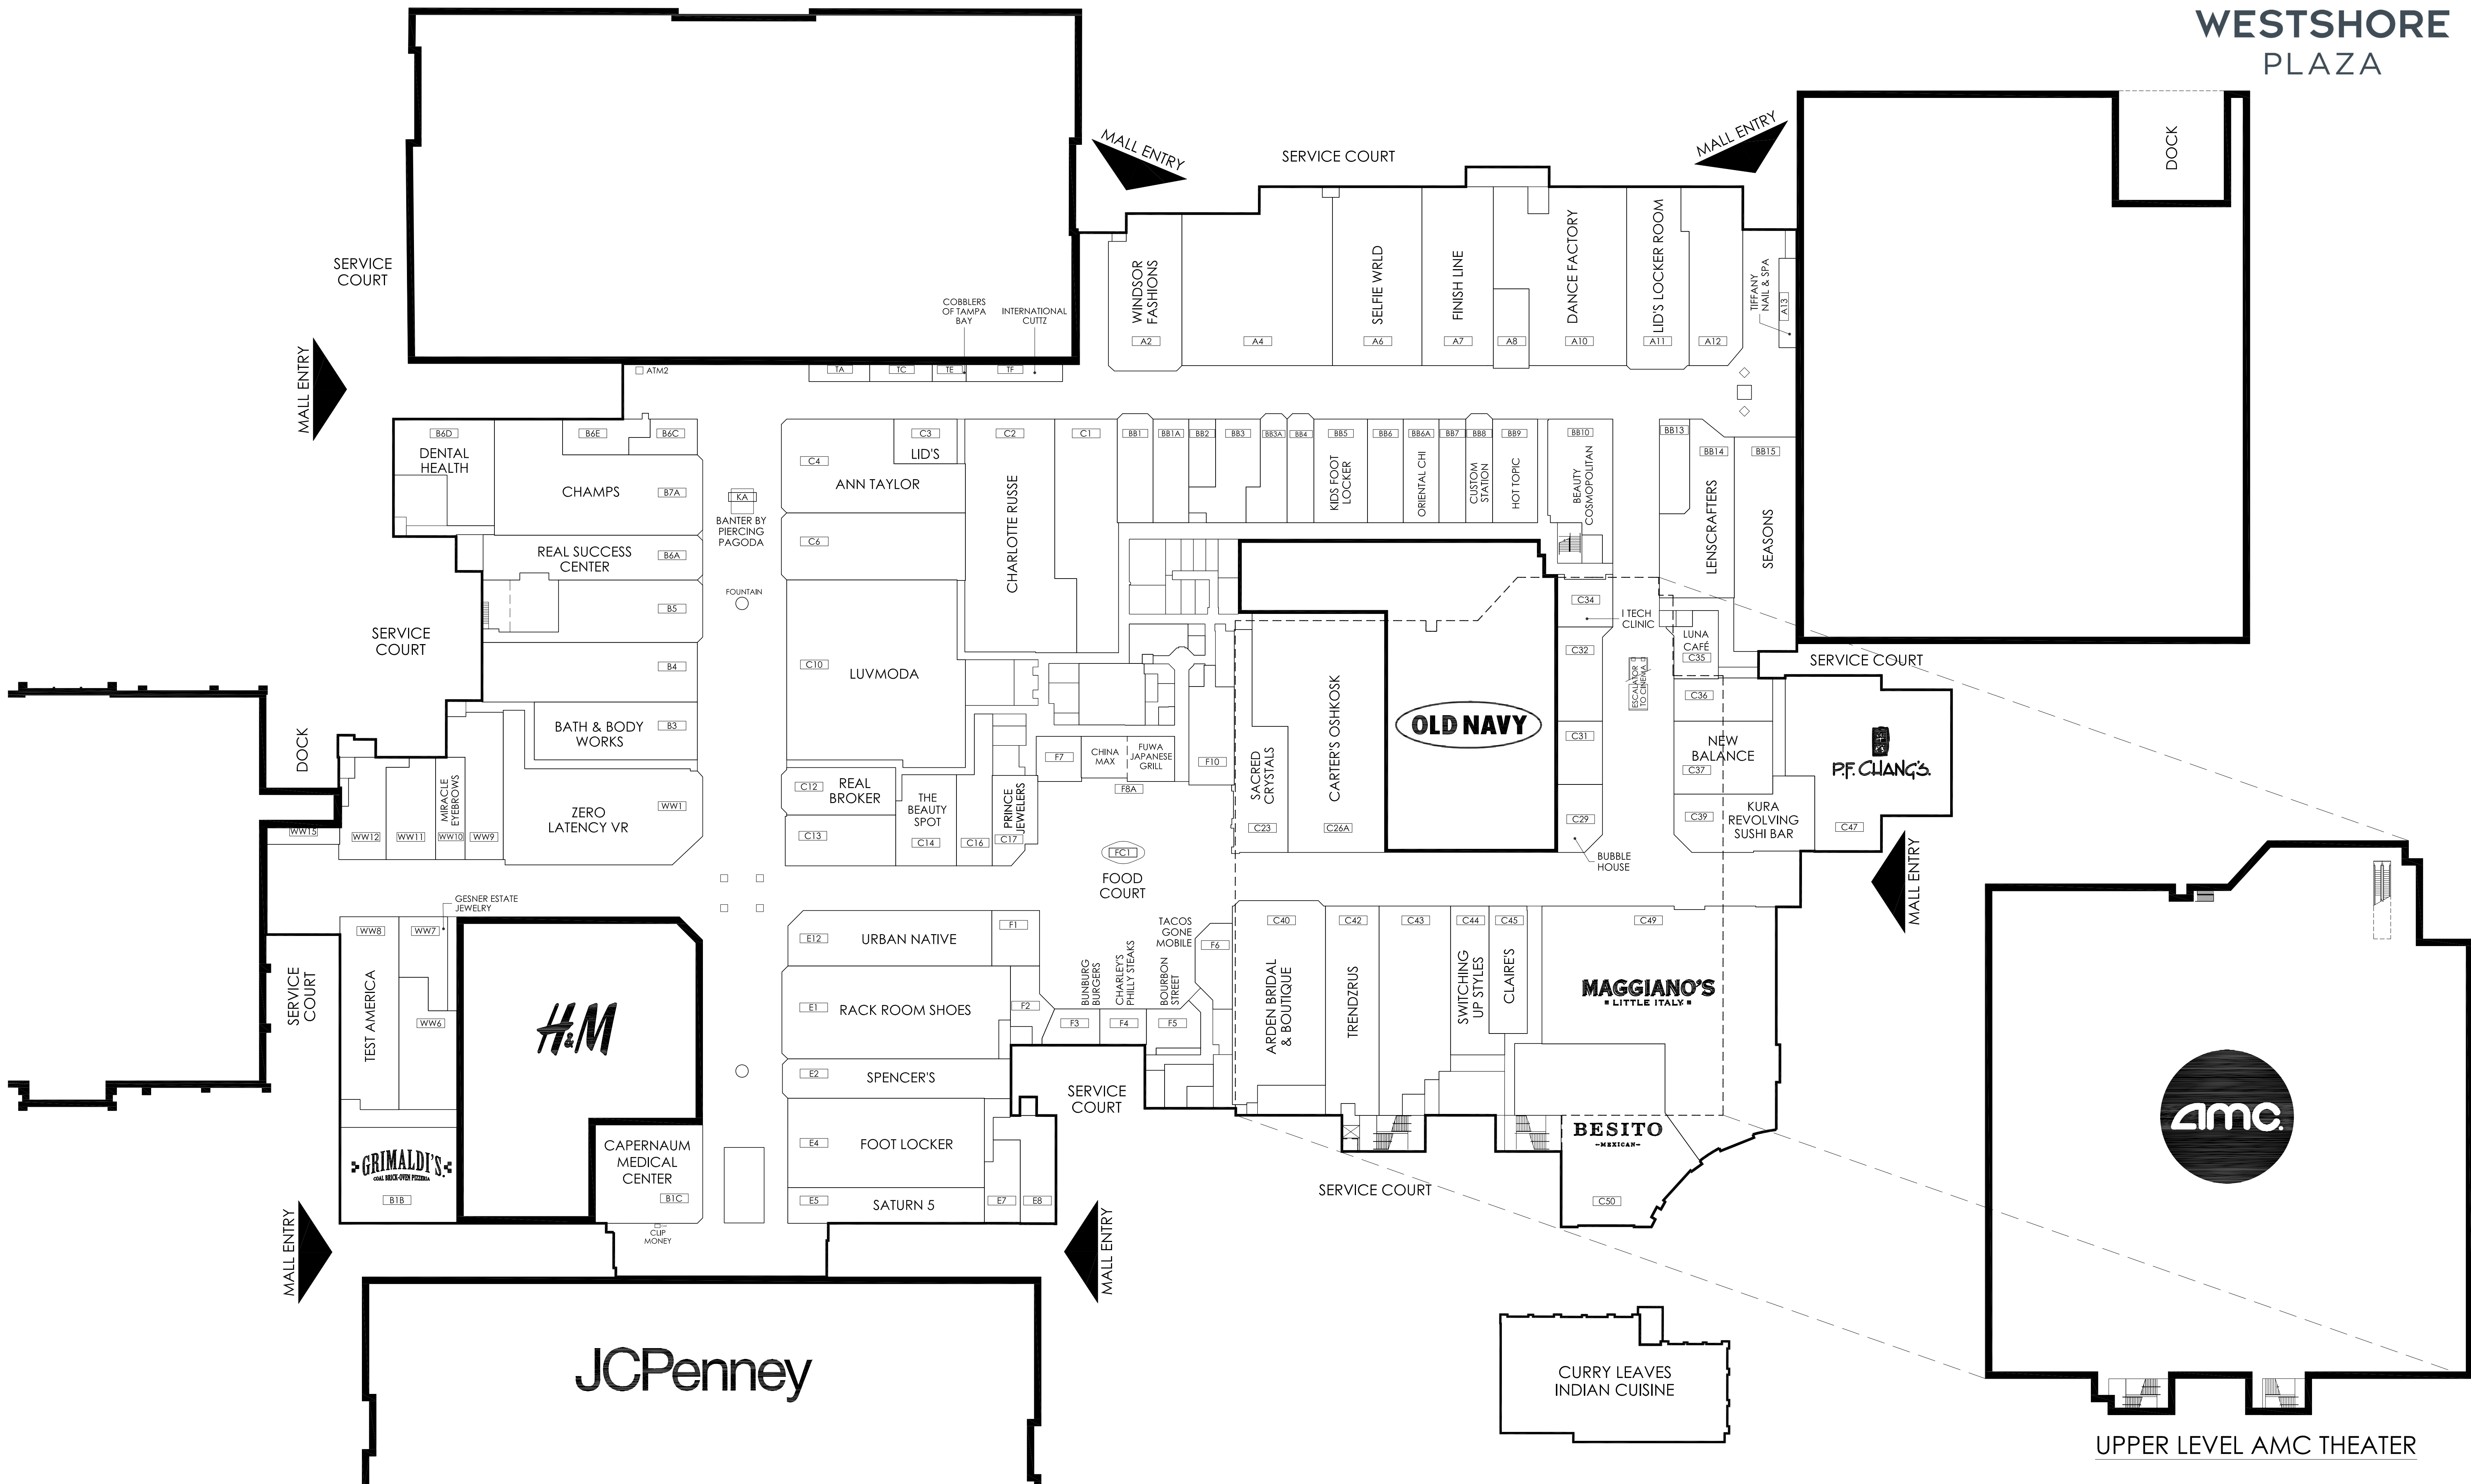

WESTSHORE PLAZA

WESTSHORE PLAZA
250 WESTSHORE PLAZA
TAMPA, FL 33609
CORP# 100022

MODIFIED: February 4, 2026