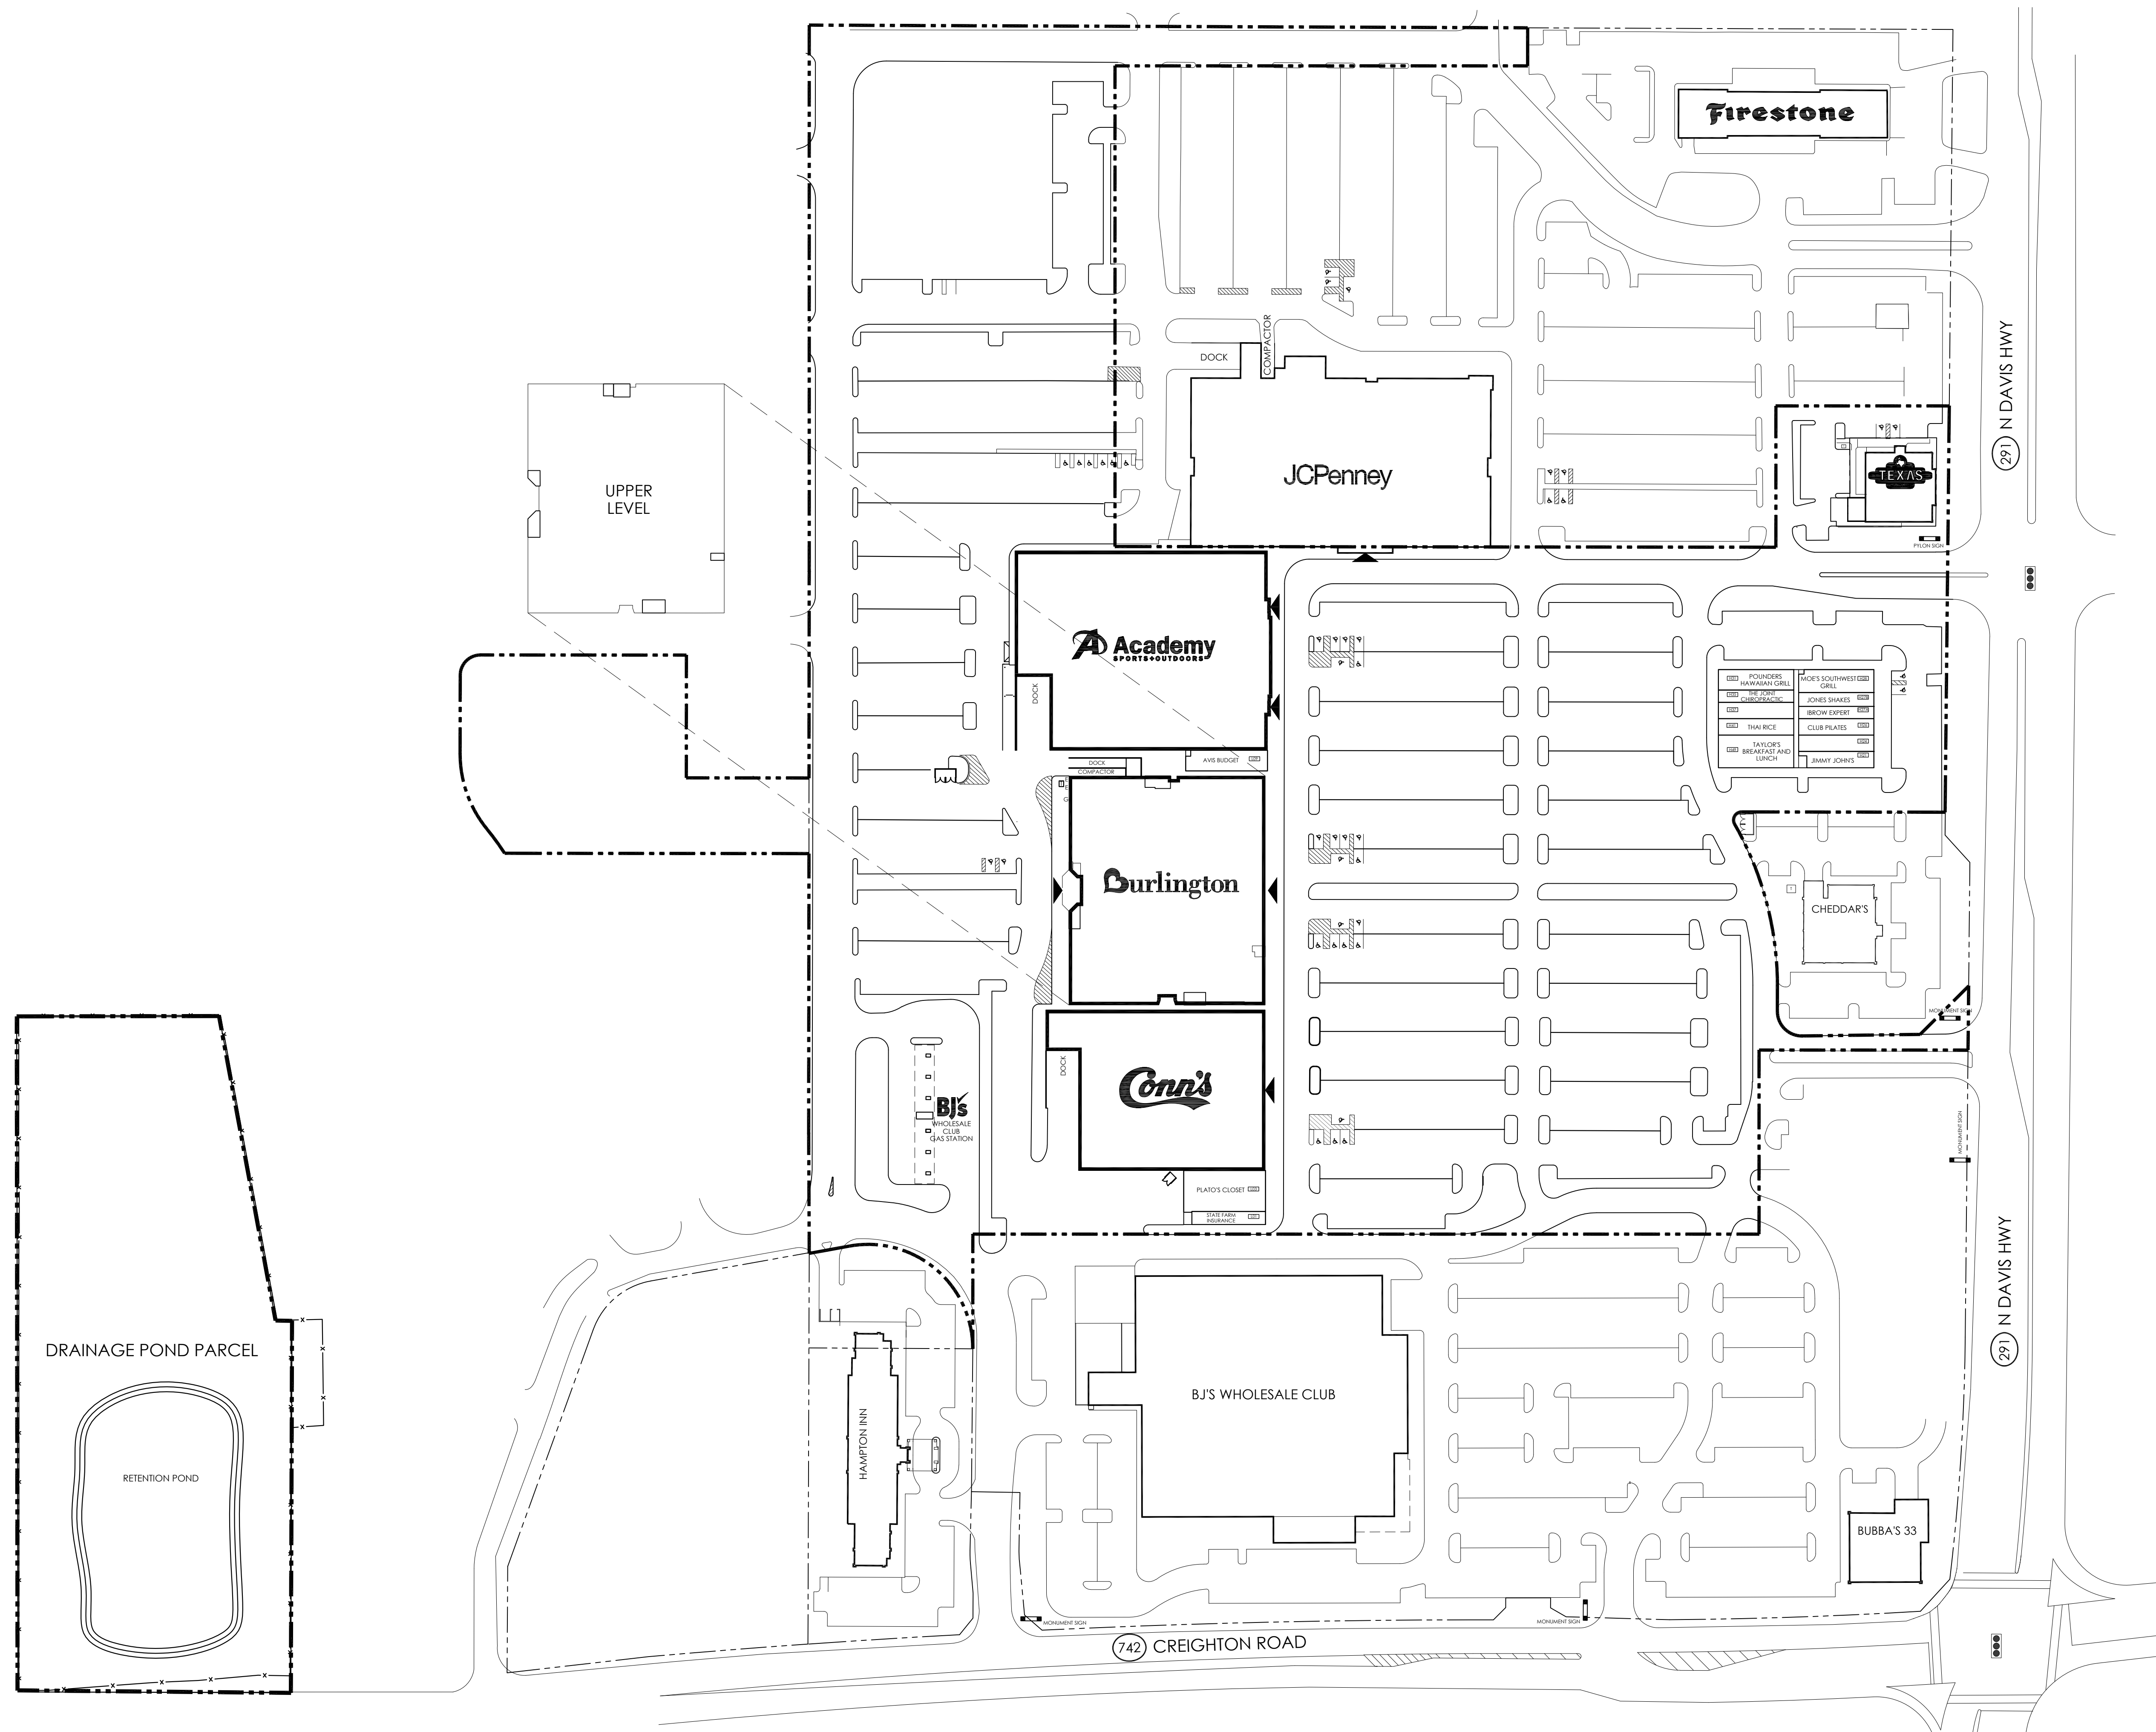

UNIVERSITY TOWN PLAZA

WEB PLAN

UNIVERSITY TOWN PLAZA
7171 N. DAVIS HIGHWAY
PENSACOLA, FL 32504
CORP# 004116