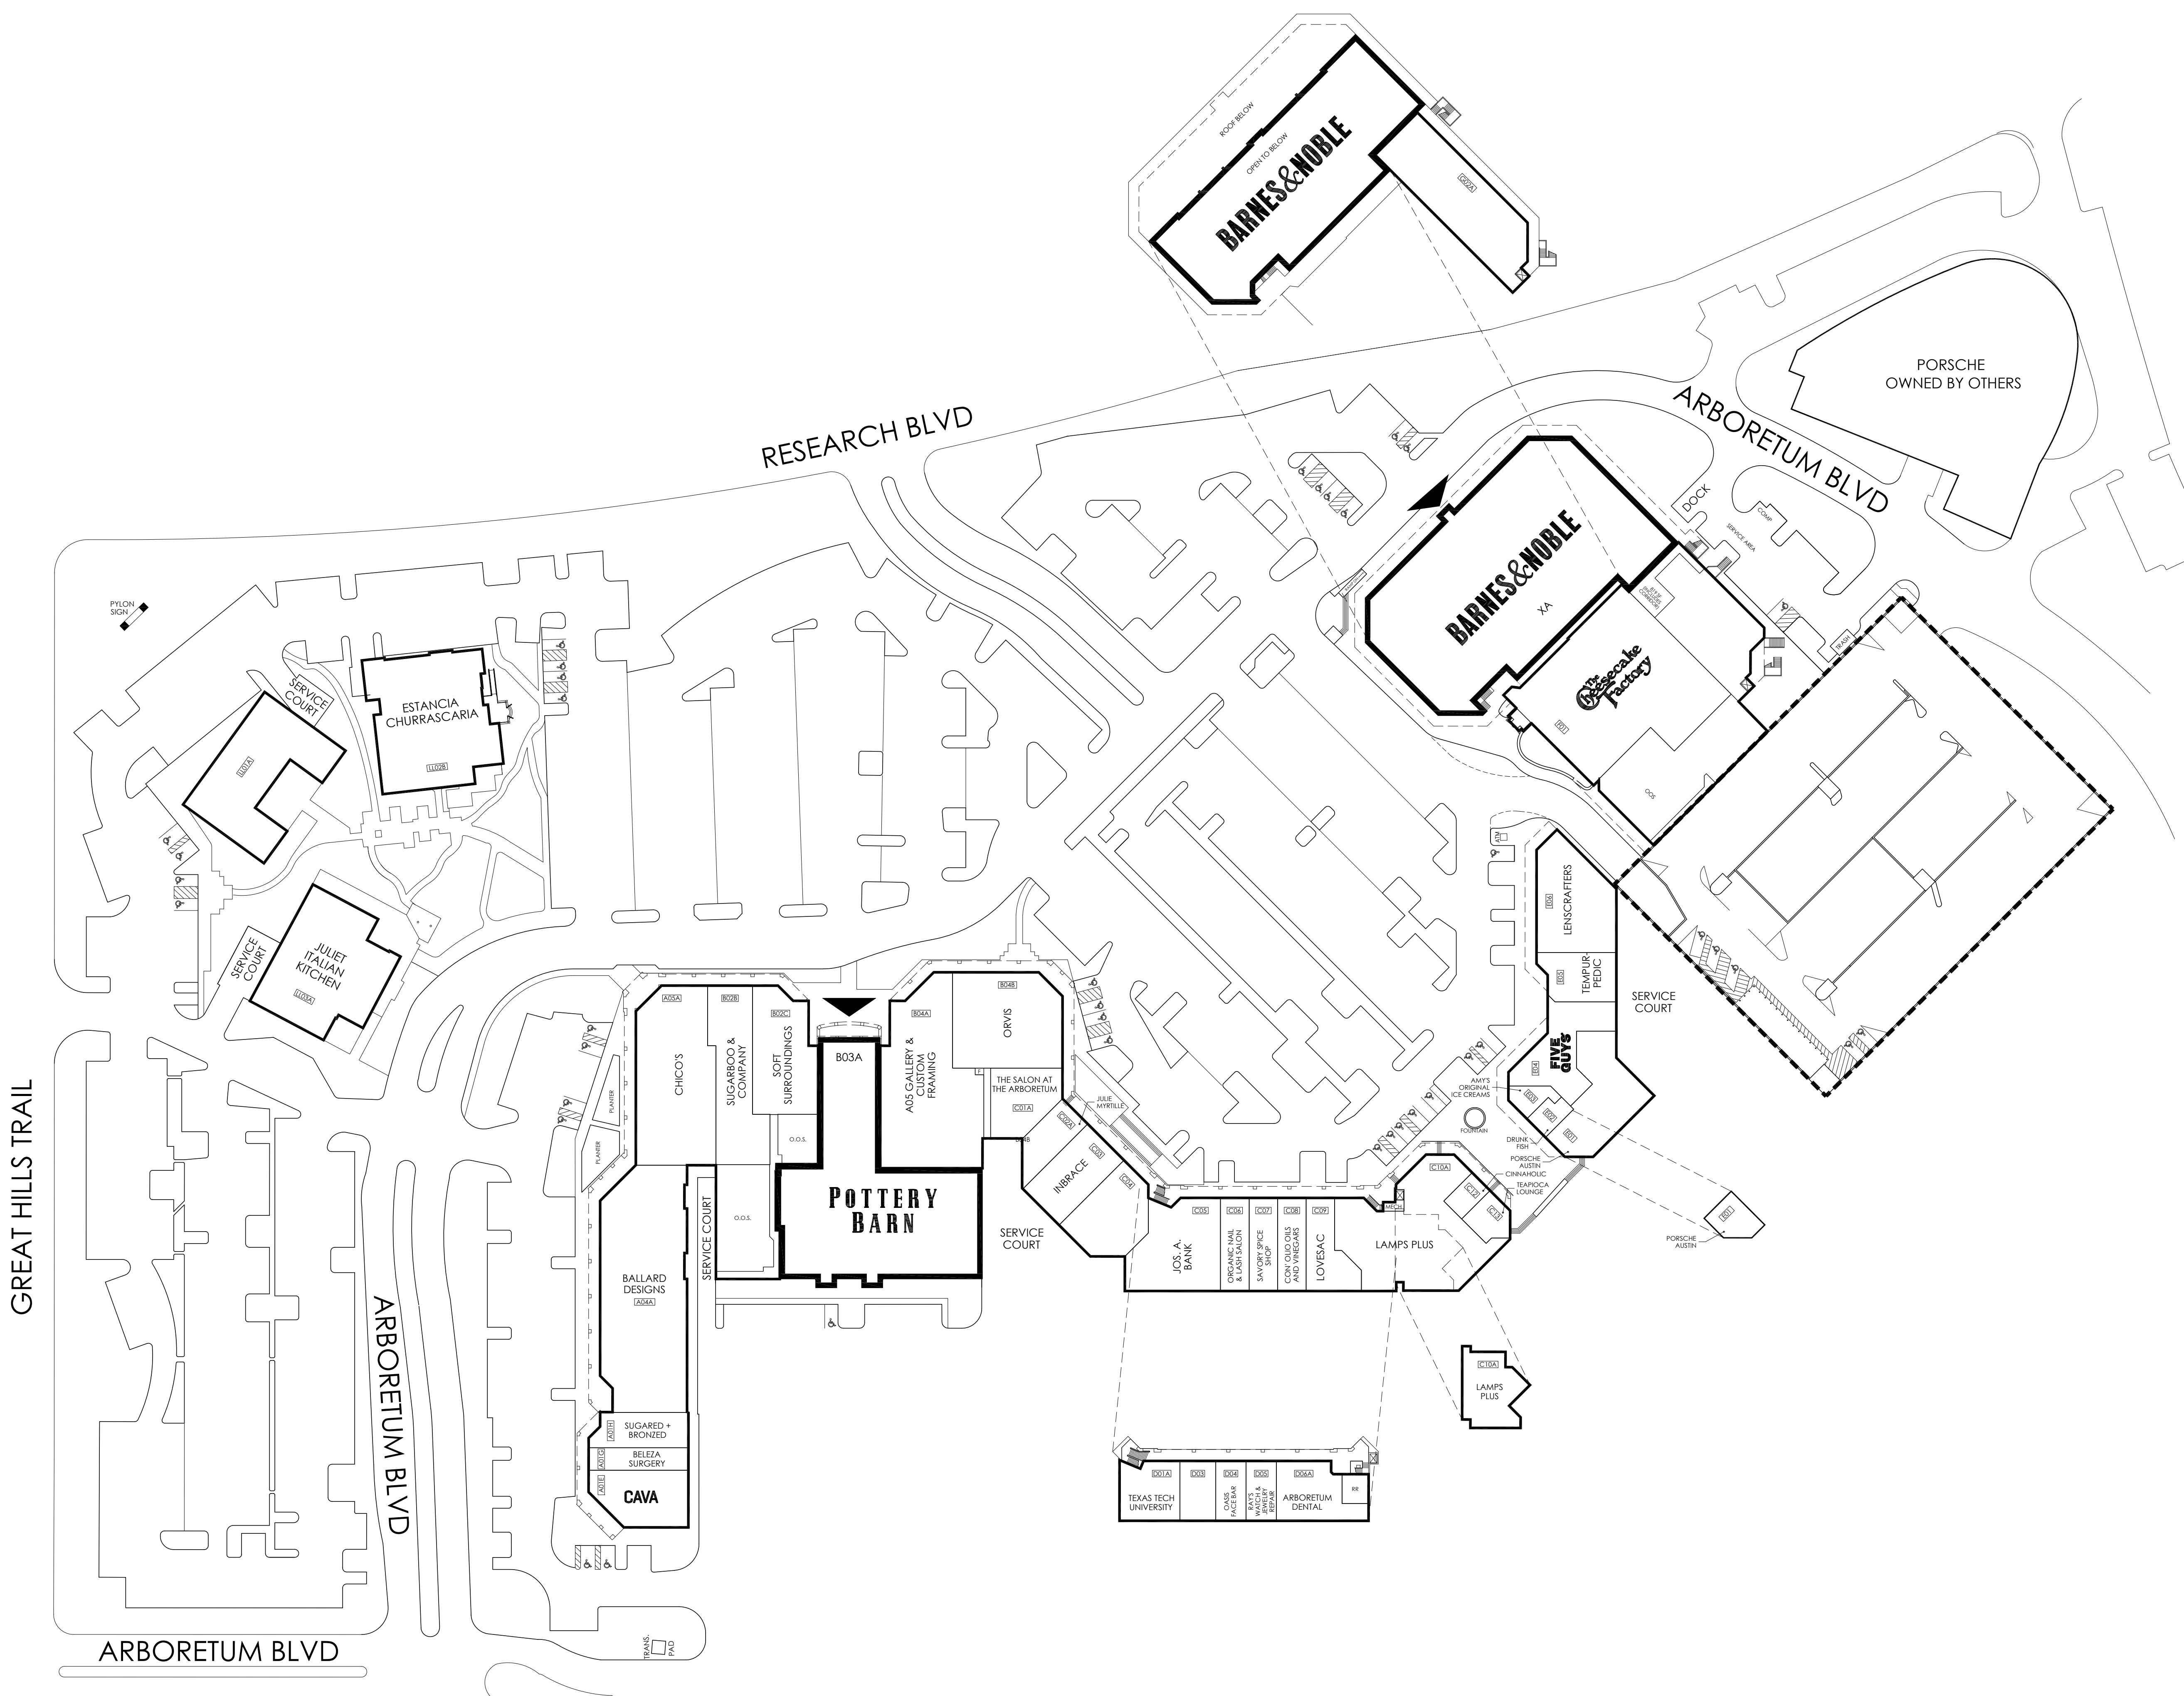

THE ARBORETUM

THE ARBORETUM
10000 RESEARCH BLVD.
AUSTIN, TX 78759
CORP # 004602