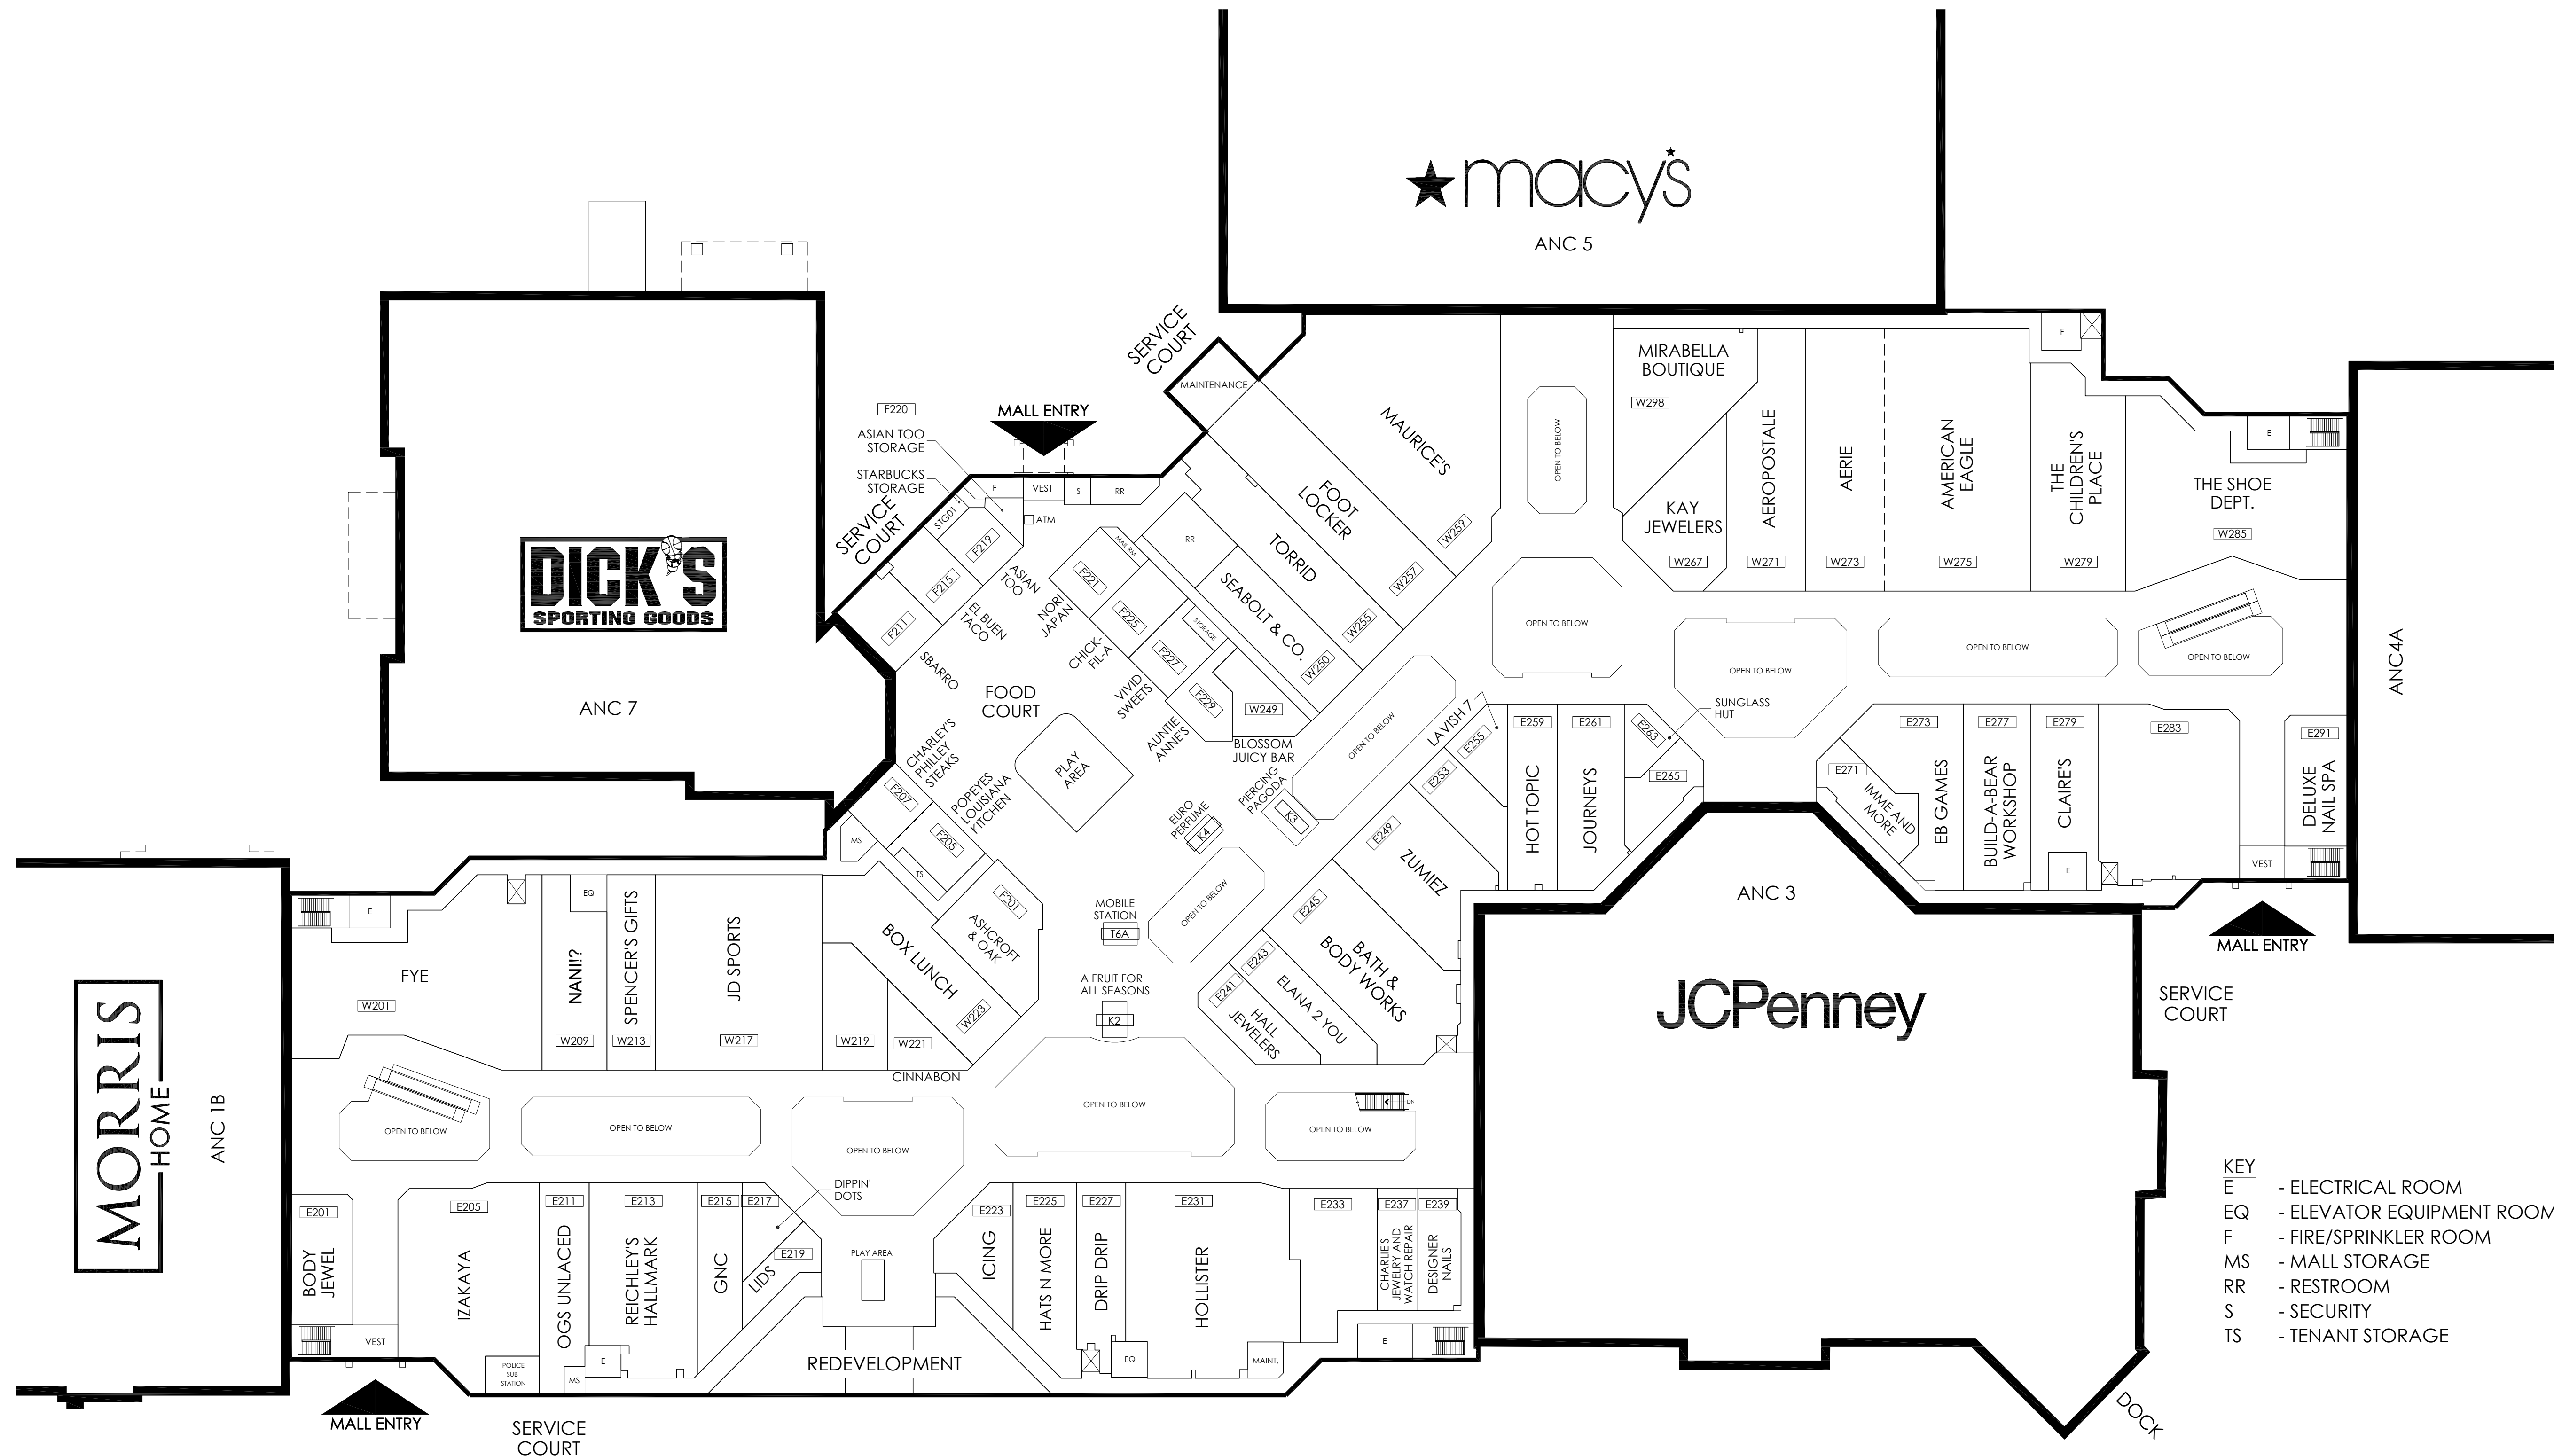

1. **KEY**
2. E - ELECTRICAL ROOM
   - EQ - ELEVATOR EQUIPMENT ROOM
   - F - FIRE/SPRINKLER ROOM
   - MS - MALL STORAGE
   - RR - RESTROOM
   - S - SECURITY
   - TS - TENANT STORAGE

UPPER LEVEL
WEB PLAN