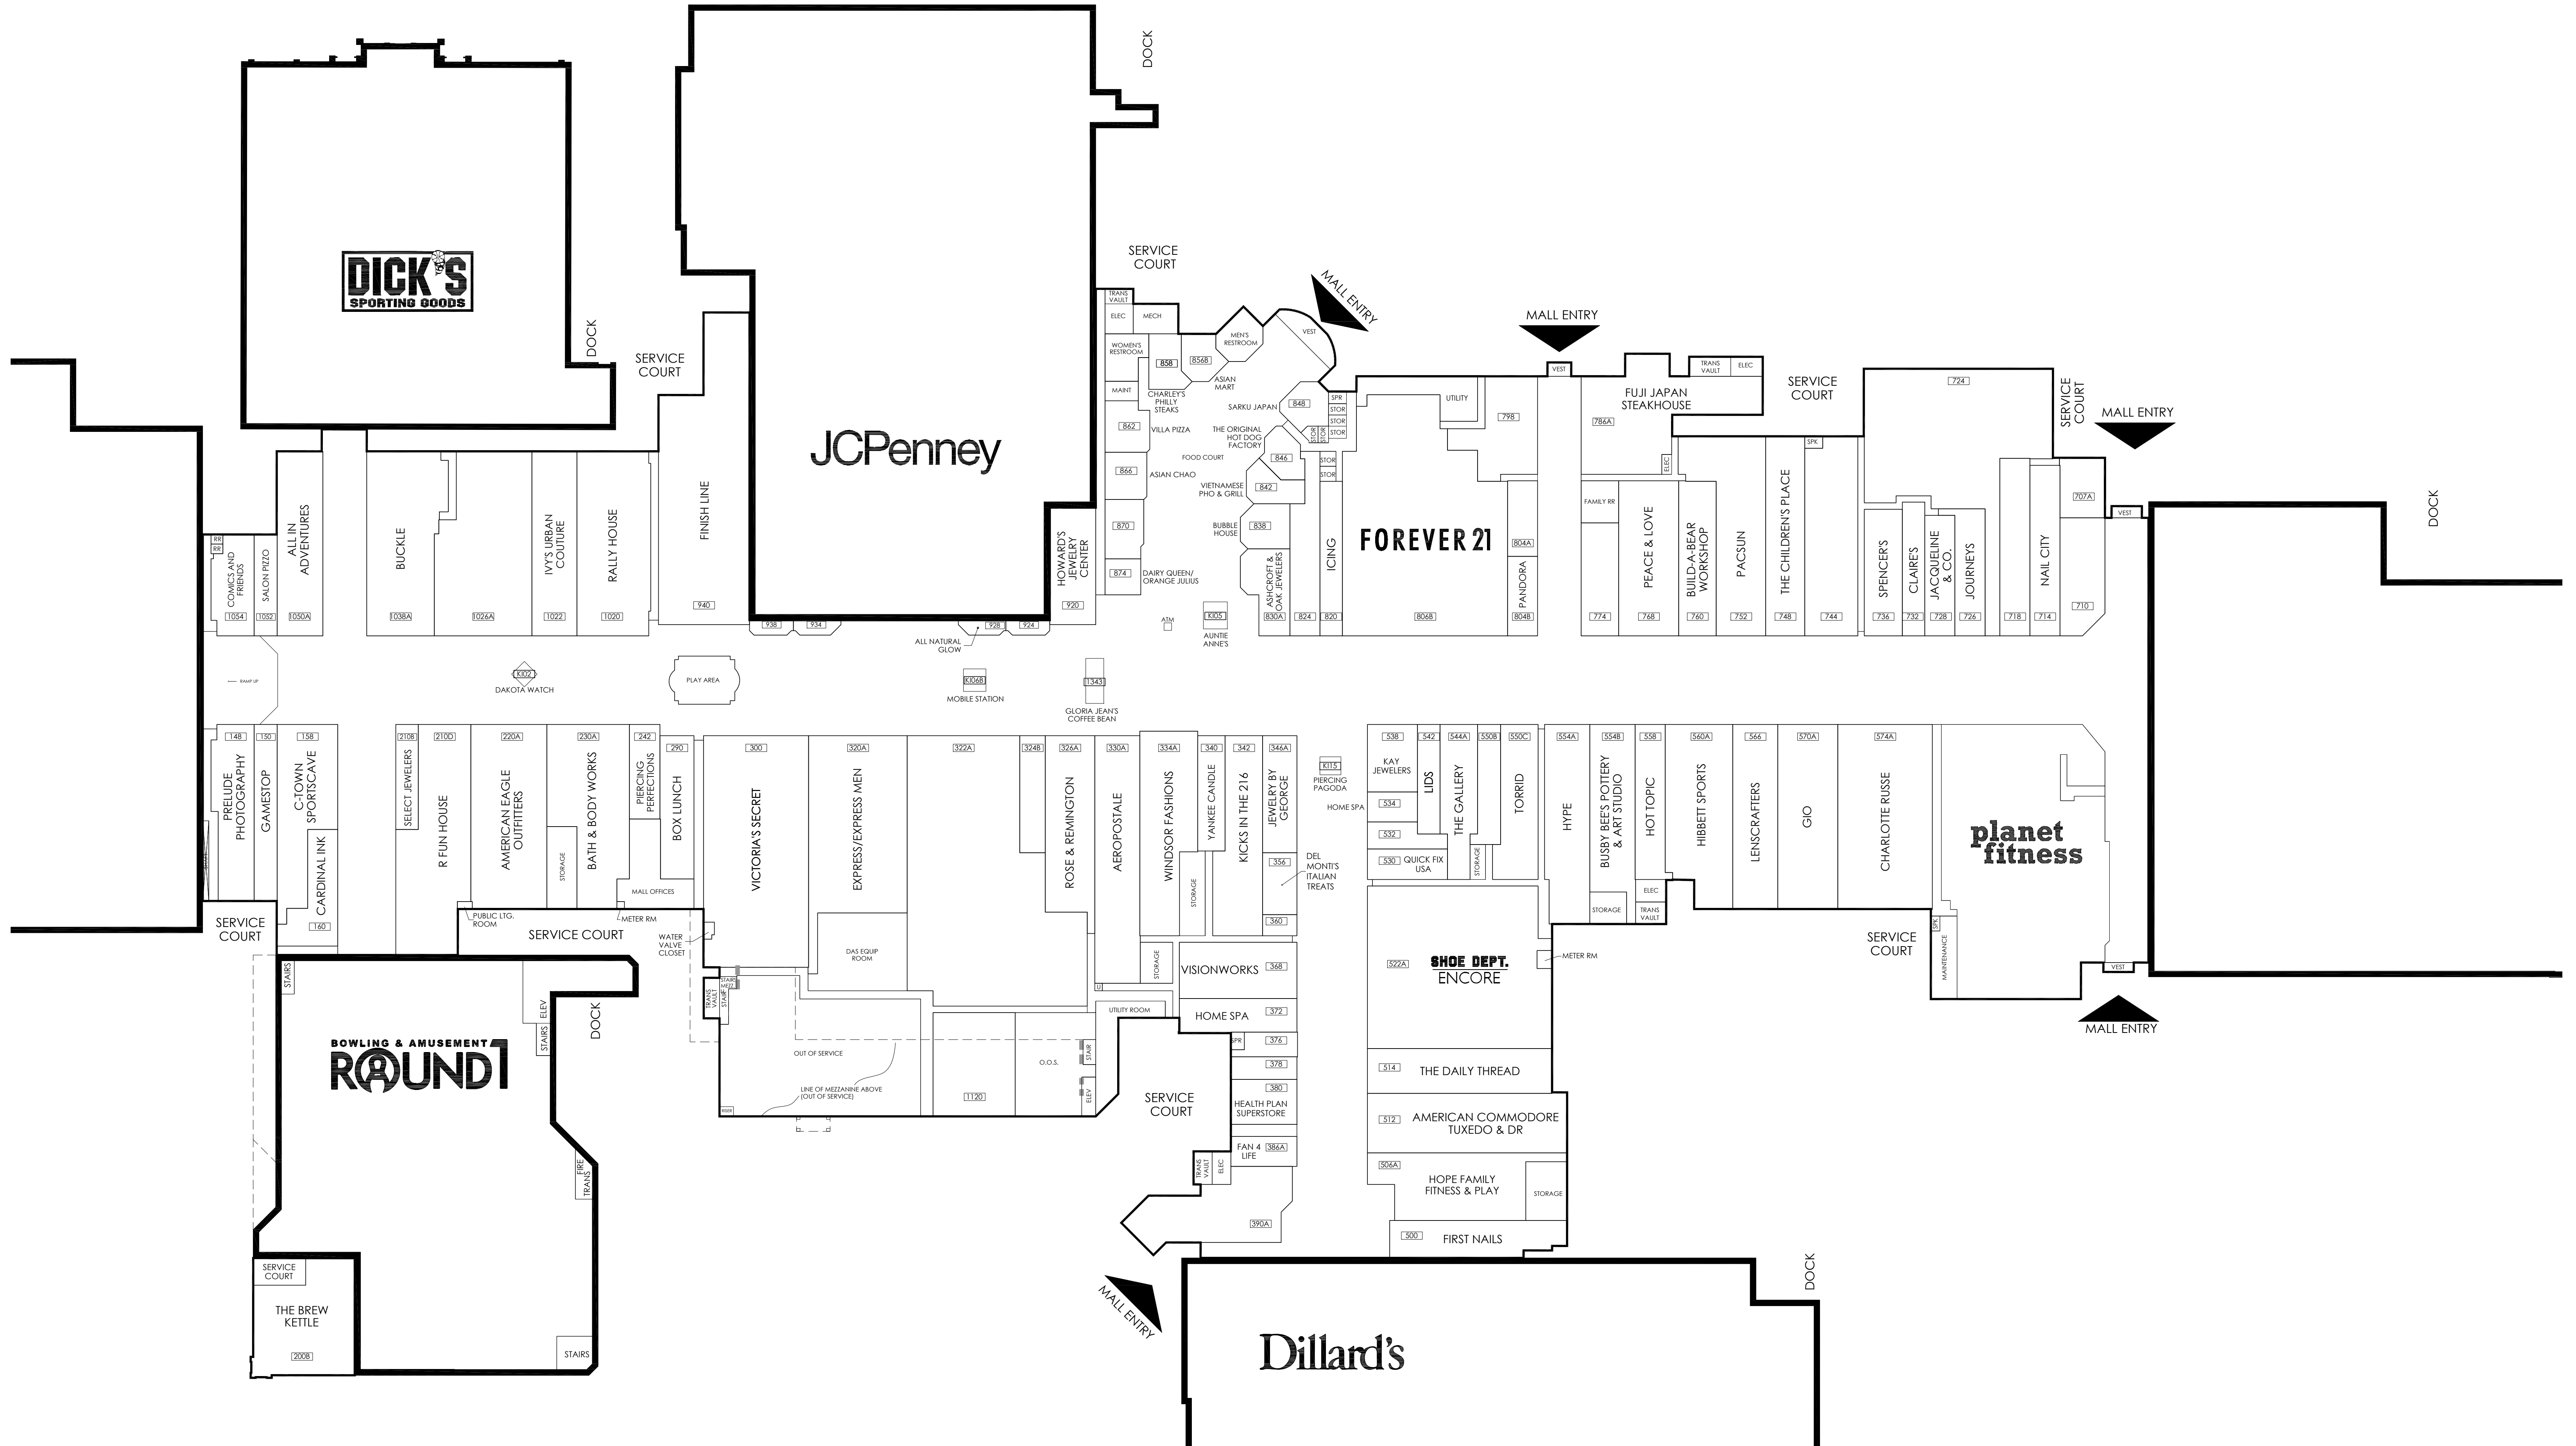

GREAT LAKES MALL

MODIFIED: August 3, 2023

WEB PLAN

GREAT LAKES MALL
7850 MENTOR AVENUE
MENTOR, OH 44060
CORP # 008675